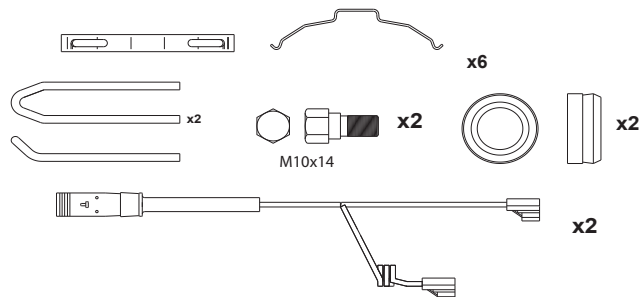

300 7614

MAN

Emotor No.
300 6088

Wva No.
29088