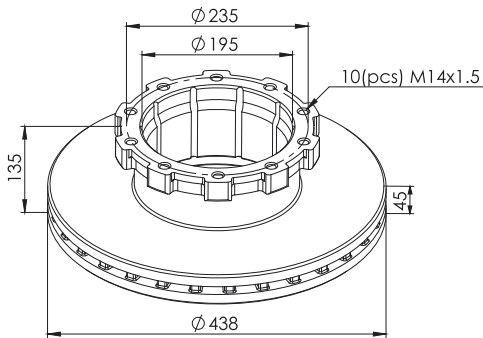

300 5001

Mercedes - Benz 0403-0404

Ref	Mercedes - Benz	3564211012
	Mercedes - Benz	3054210312
	Mercedes - Benz	3564211212

A	438
B	45
C	195
D	235
H	135
N	10
O	M14 x 1,5
P	Front-Rear
KG	32,00