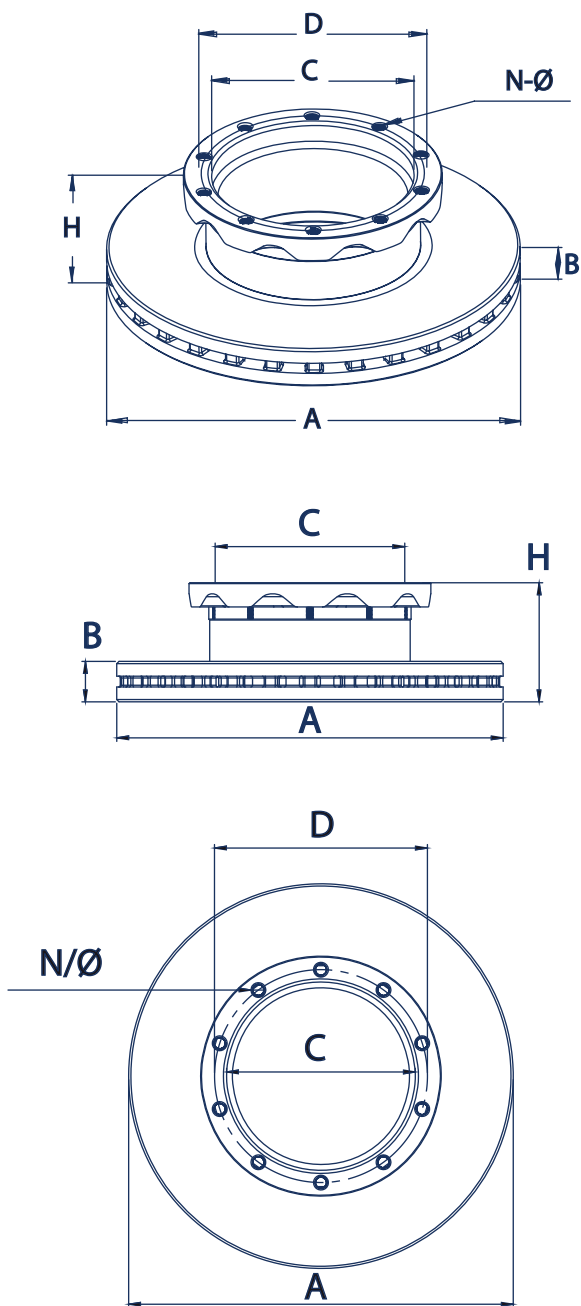

Ru Технические характеристики

A	Наружный диаметр (мм)
B	Толщина (мм)
C	Ø отверстия ступицы [мм]
D	Ø фанки [мм]
H	Высота (в мм)
KG	Вес [кг]
N	Количество отверстий
Øs	шаг резьбы [мм]
Ø	Размер резьбы
P	Место установки

En Specifications

A	Outer Diameter [mm]
B	Thickness [mm]
C	Hub Bore Ø [mm]
D	Pitch Circle Ø [mm]
H	Height [mm]
KG	Weight [kg]
N	No. of Holes
Øs	Thread Pitch [mm]
Ø	Thread Size
P	Place of installation

De Technische Daten

A	Aussendurchmesser [mm]
B	Dicke/Stärke [mm]
C	Nabenbohrung-Ø[mm]
D	Lochkreis-Ø [mm]
H	Höhe [mm]
KG	Gewicht[kg]
N	Lochanzahl
Øs	Gewindesteigung [mm]
Ø	Gewindemaß
P	Einbauort

Tr Özellikler

A	Disk Ayna Çapı
B	Disk Ayna Kalınlığı
C	Porya Yerleşim Çapı
D	Disk Delik Merkez Çapı
H	Toplam Yükseklik
KG	Ağırlık
N	Delik Sayısı
Øs	Delik iç çapı
Ø	Delik Çapı
P	Montaj yeri