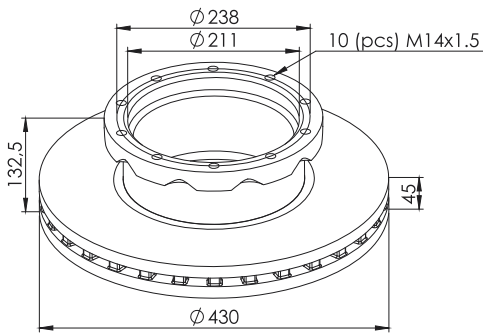

300 5002

Mercedes - Benz Actros

Ref	Mercedes - Benz	9424212112
	Mercedes - Benz	9424211212
	Mercedes - Benz	9424210912
	Mercedes - Benz	9424211012
	Mercedes - Benz	9424211112
	Knorr	1134600
	Knorr	1137638
	Knorr	11376380061

A	430
B	45
C	211
D	238
H	133
N	10
O	M14 x 1,5
P	Front-Rear
KG	33,80