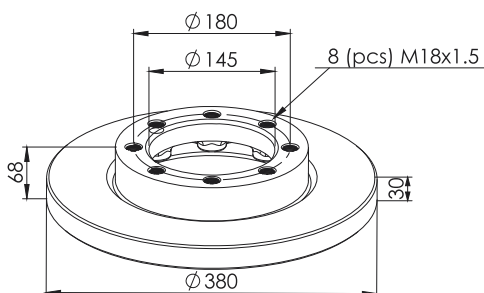

300 5016

Mercedes - Benz Unimog U Series